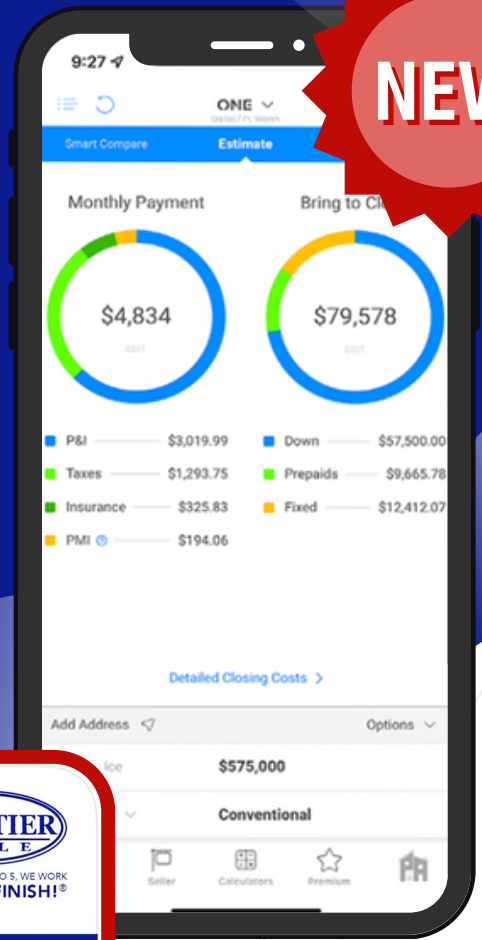

# FrontierAgent ONE

Real Estate's #1 Closing Cost App

- Seller Net Sheets
- Buyer Estimates
- Rent Vs. Buy
- Sell or Net
- Monthly Affordability
- Infographics
- Geo-Reports
- Social Media Posts & Filters